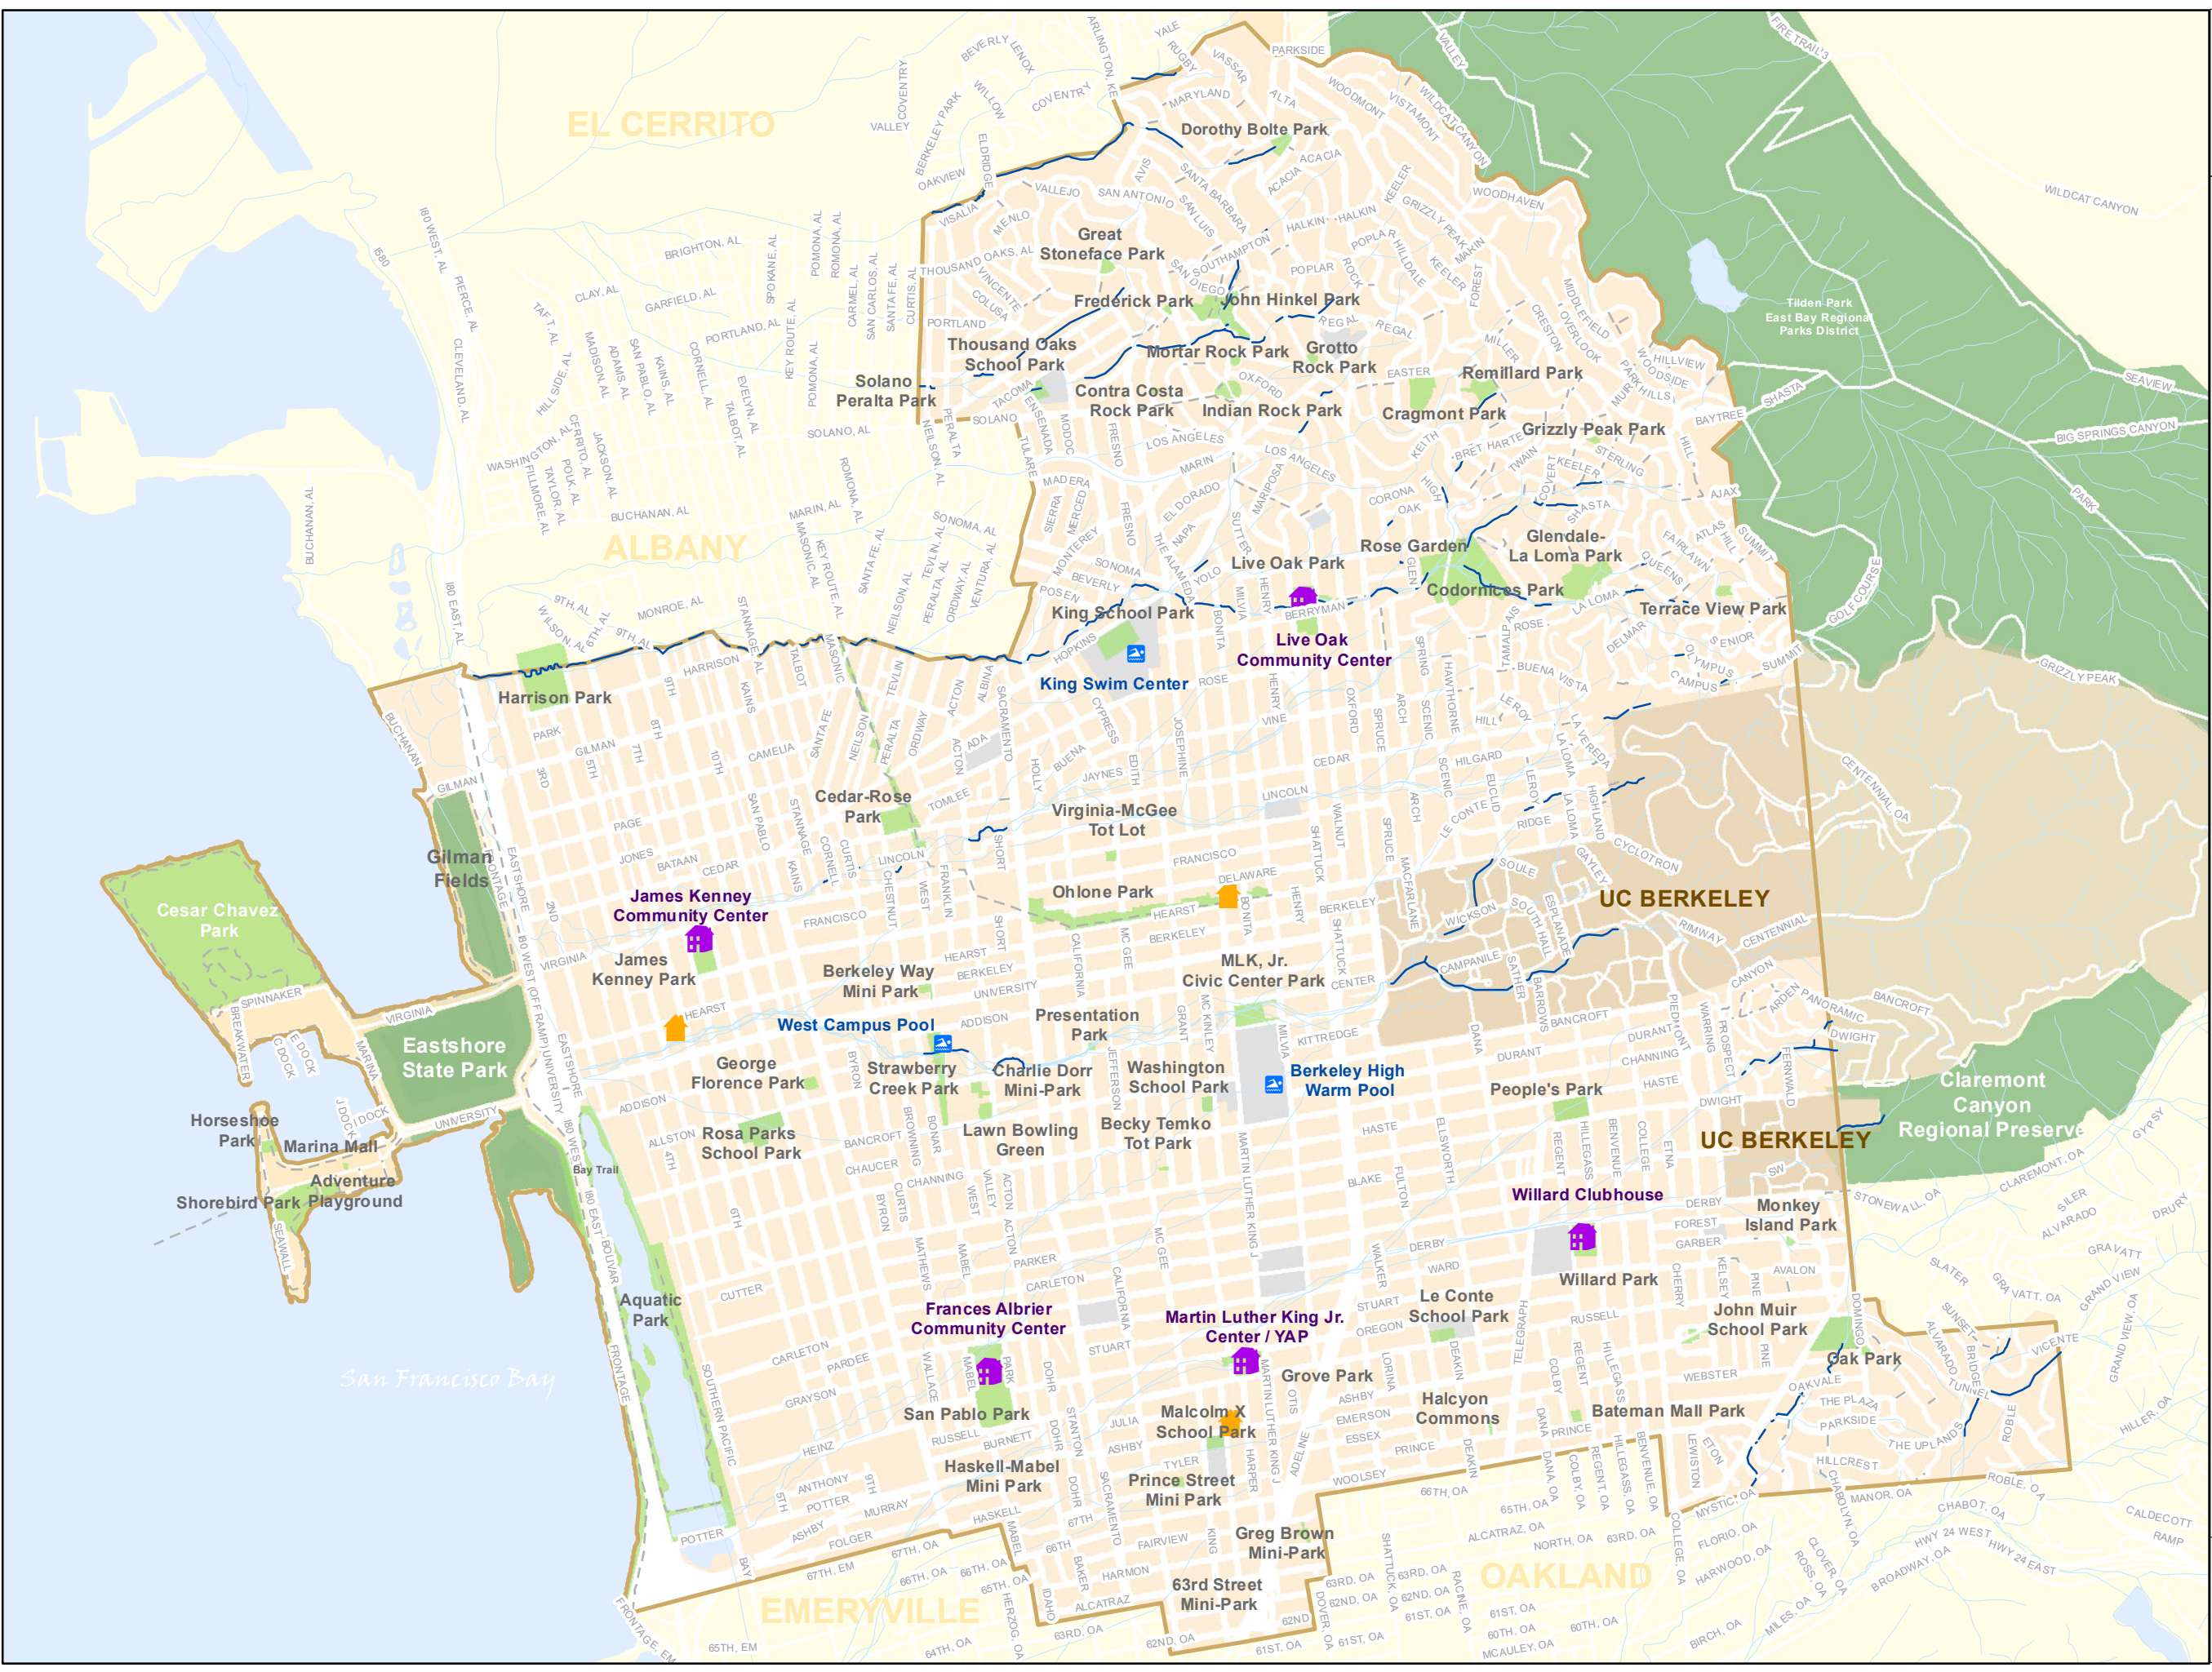

CITY OF BERKELEY PARKS, RECREATION & WATERFRONT

Legend

-  Community Centers
-  Senior Centers
-  Swim Centers
-  City Limit
-  creeks
-  Open Channels
-  Multi-use Trails and Paths
-  City of Berkeley Parks
-  Public Schools
-  State/Regional Park
-  UC Berkeley

Map is for illustrative purposes only

AS OF 1/12/11